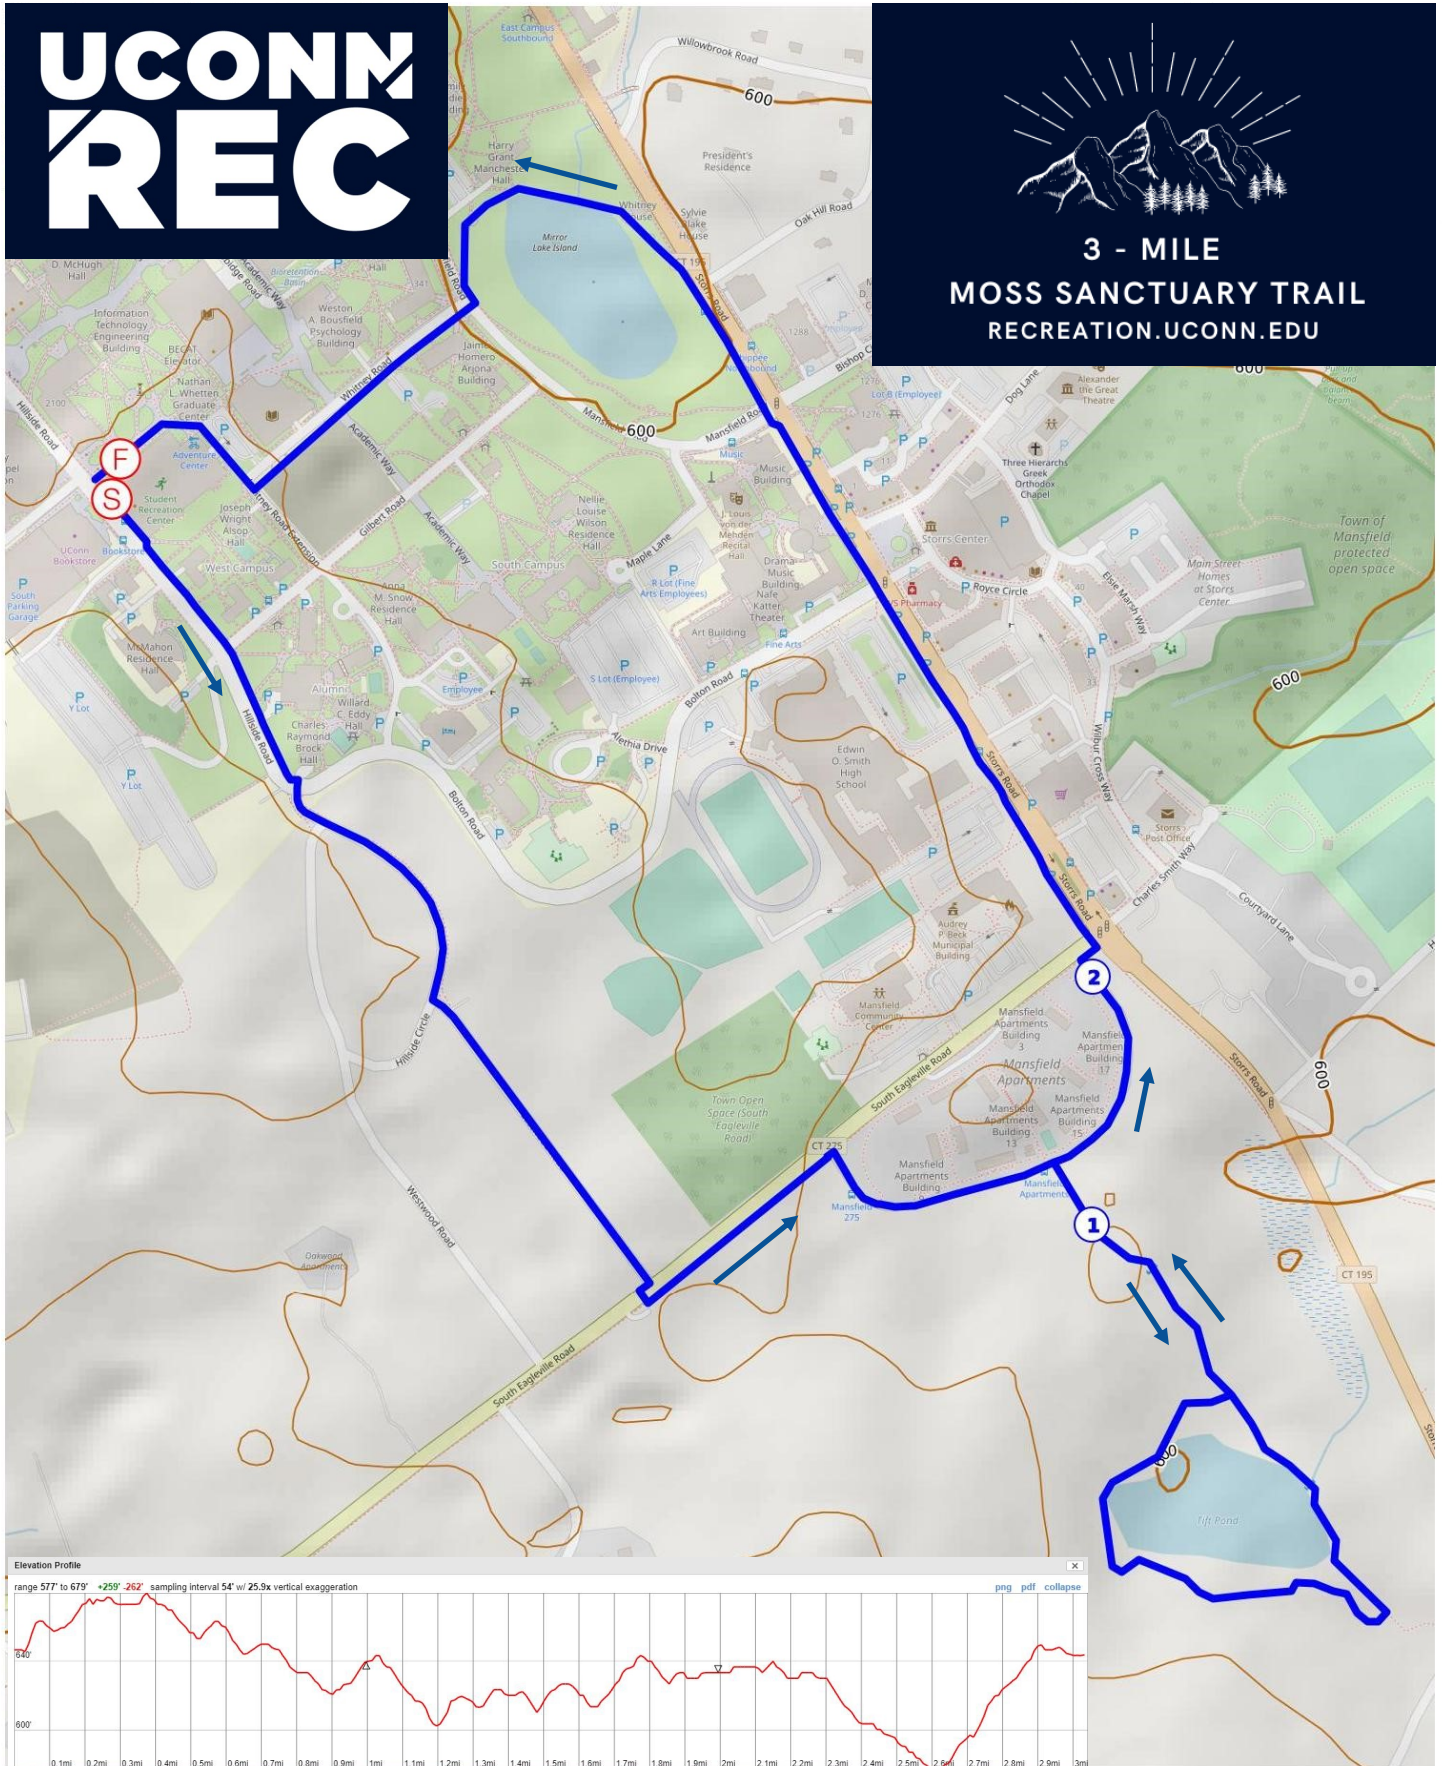

# UConn REC

**3 - MILE**  
**MOSS SANCTUARY TRAIL**  
RECREATION.UCONN.EDU

Mercator Projection  
WGS84  
USNG Zone 18TYM  
CalTopo